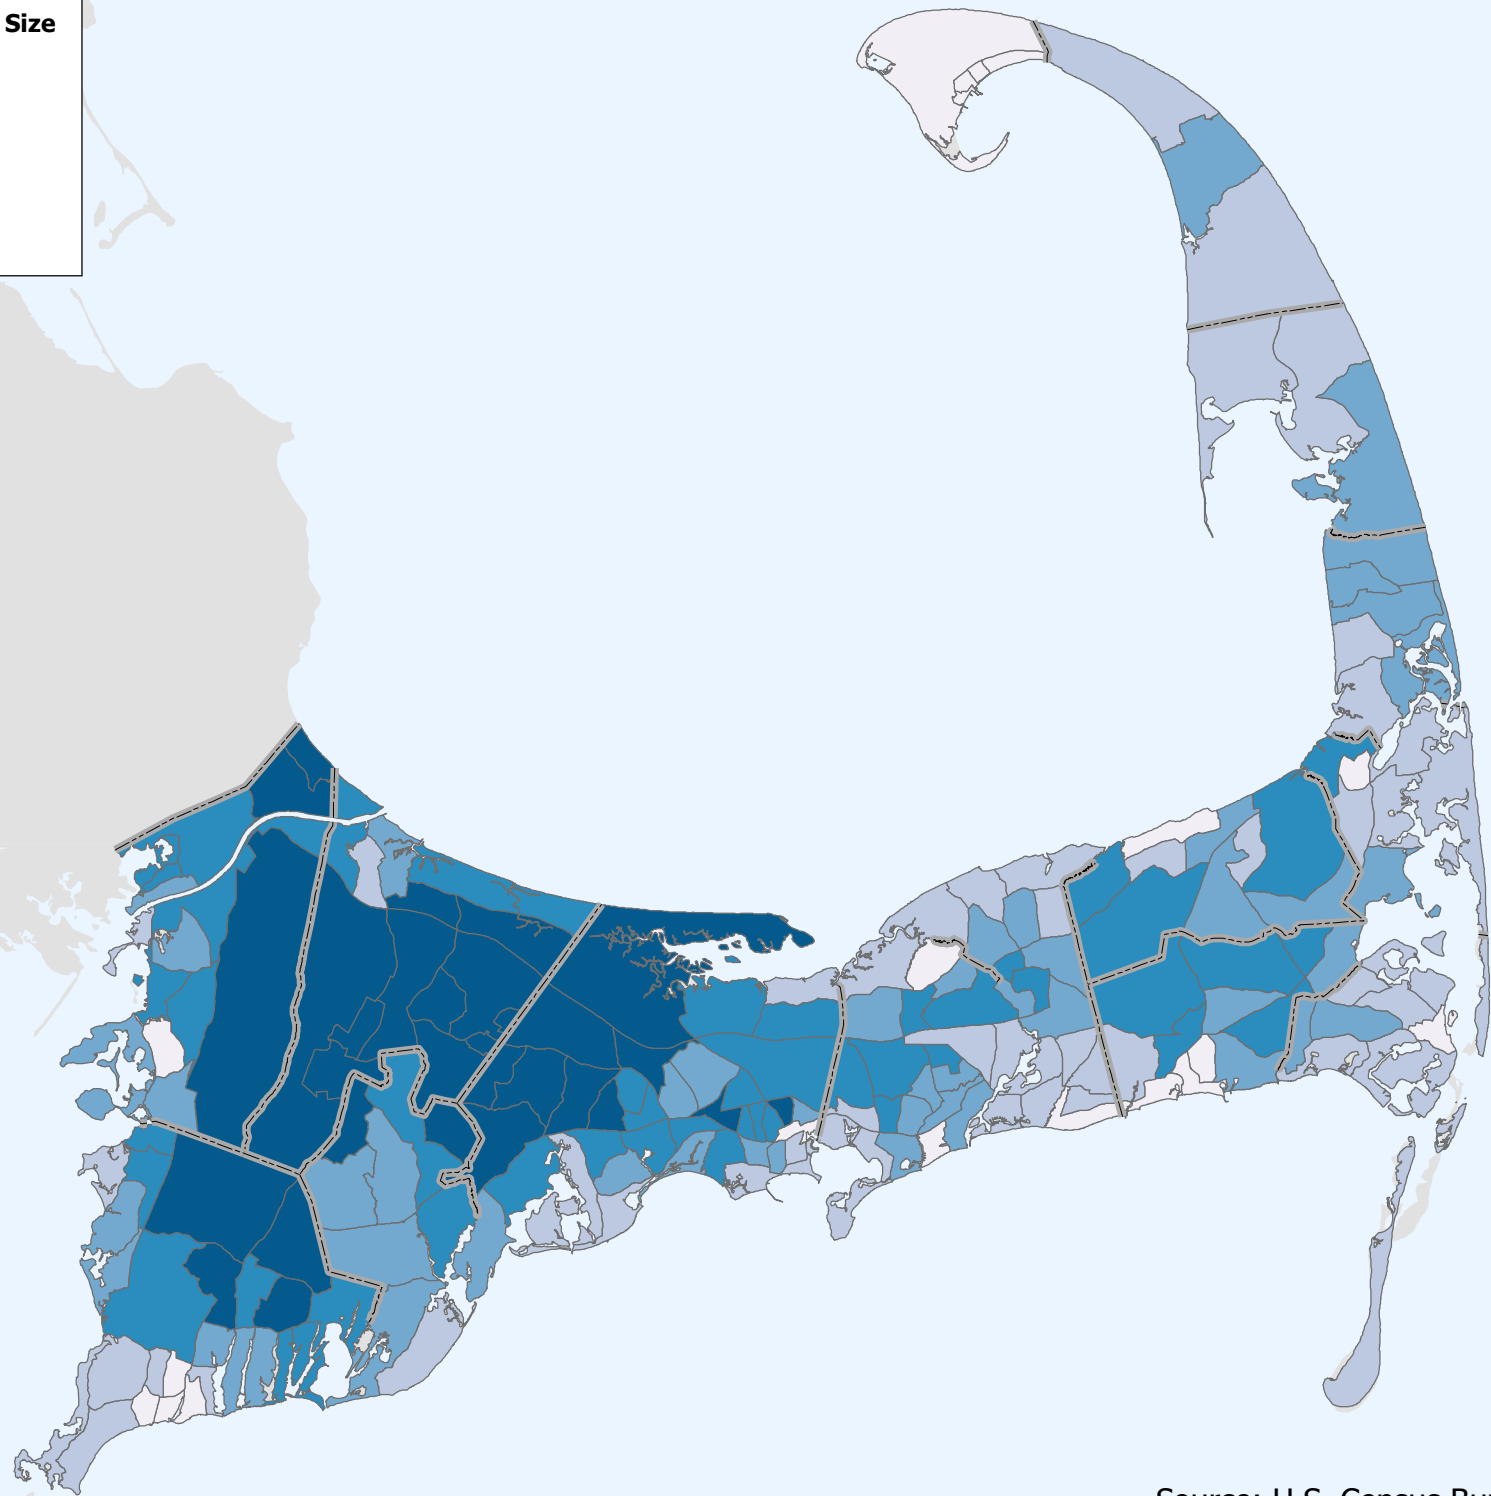

Average Household Size

Cape Wide Average: 2.21

Source: U.S. Census Bureau, 2010 Census