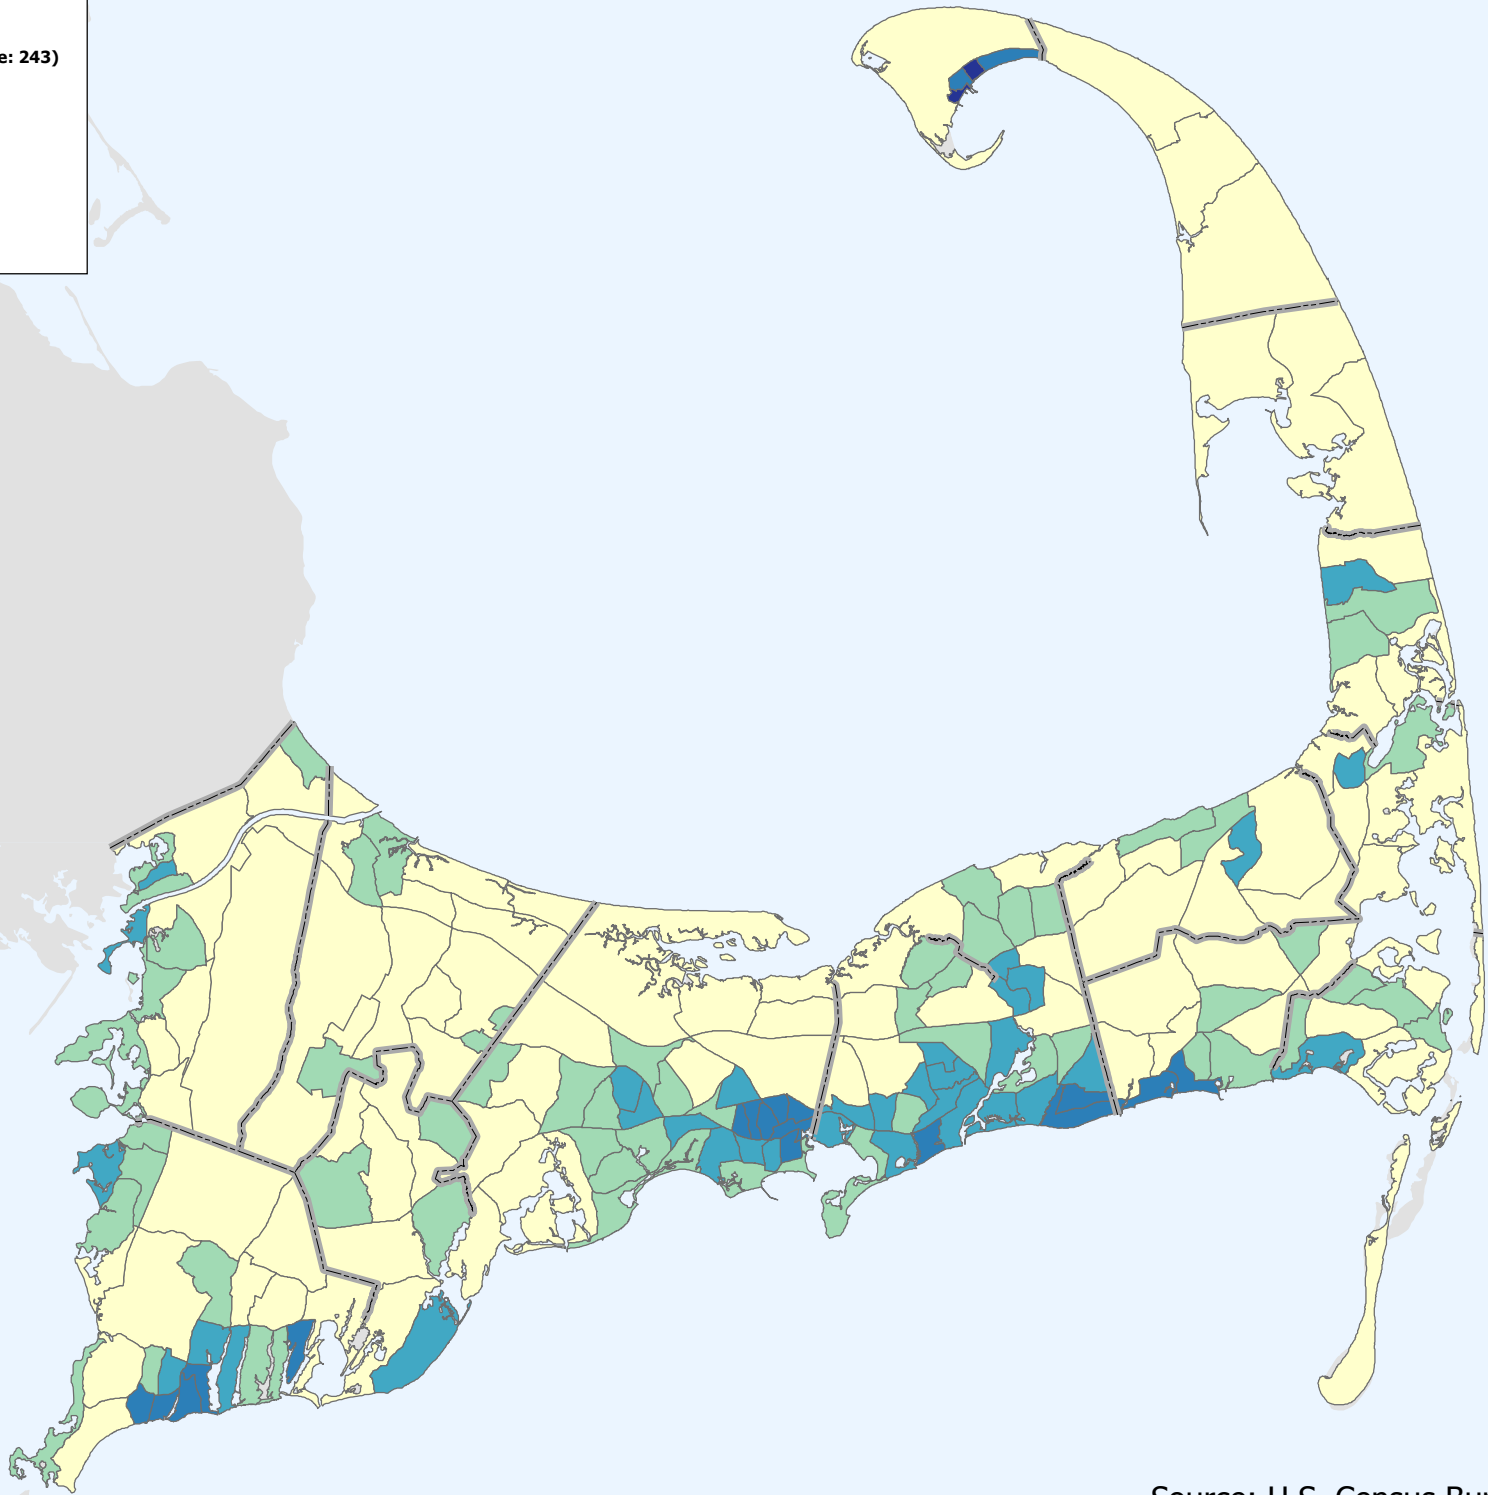

Housing Density

Units per Sq. Mile (Cape Wide: 243)

Source: U.S. Census Bureau, 2010 Census