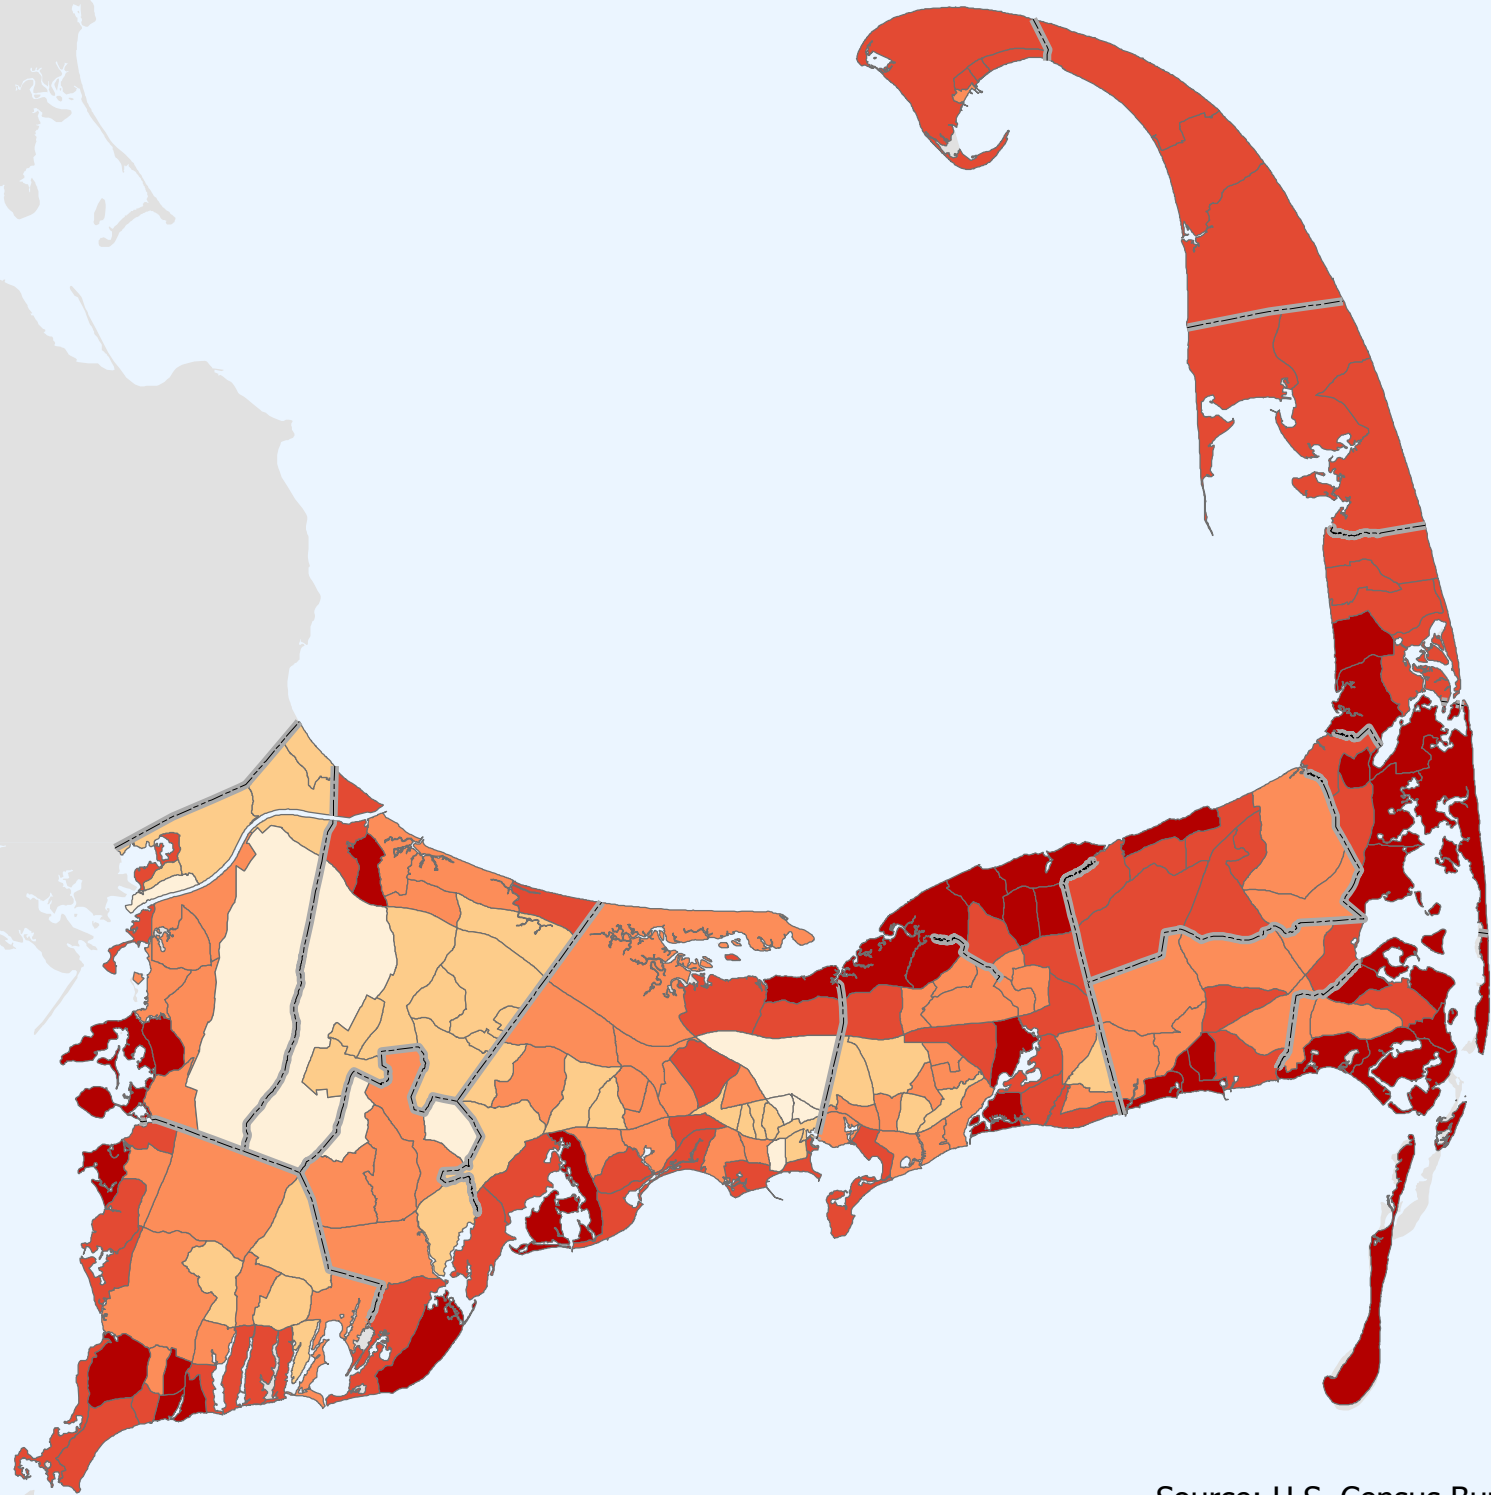

Median Age

Cape Wide Median: 49.9

Source: U.S. Census Bureau, 2010 Census