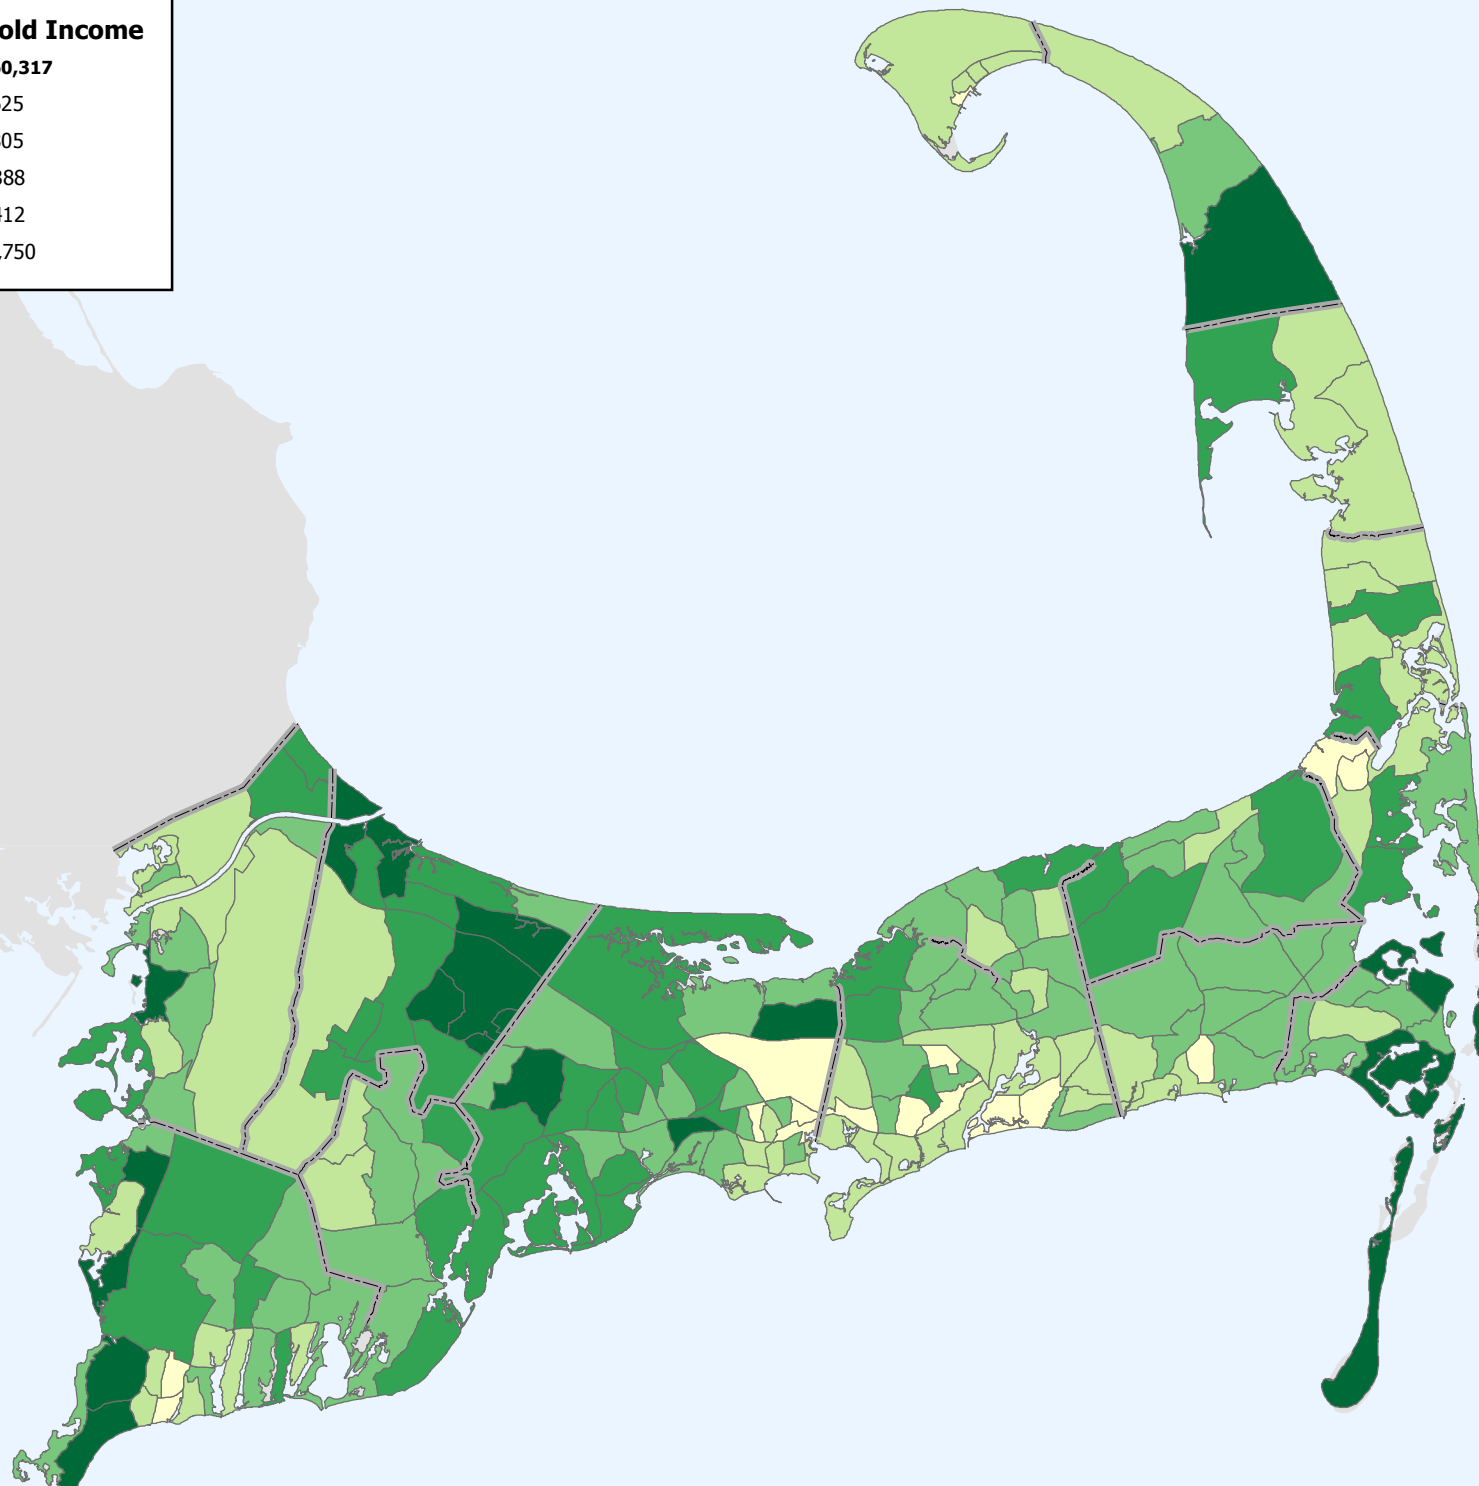

Median Household Income

Cape Wide Median: \$60,317

\$19,896 - \$37,625

\$37,626 - \$52,805

\$52,806 - \$66,888

\$66,889 - \$84,412

\$84,413 - \$123,750

Source: 2006-2010 American Community Survey 5-Year Estimates