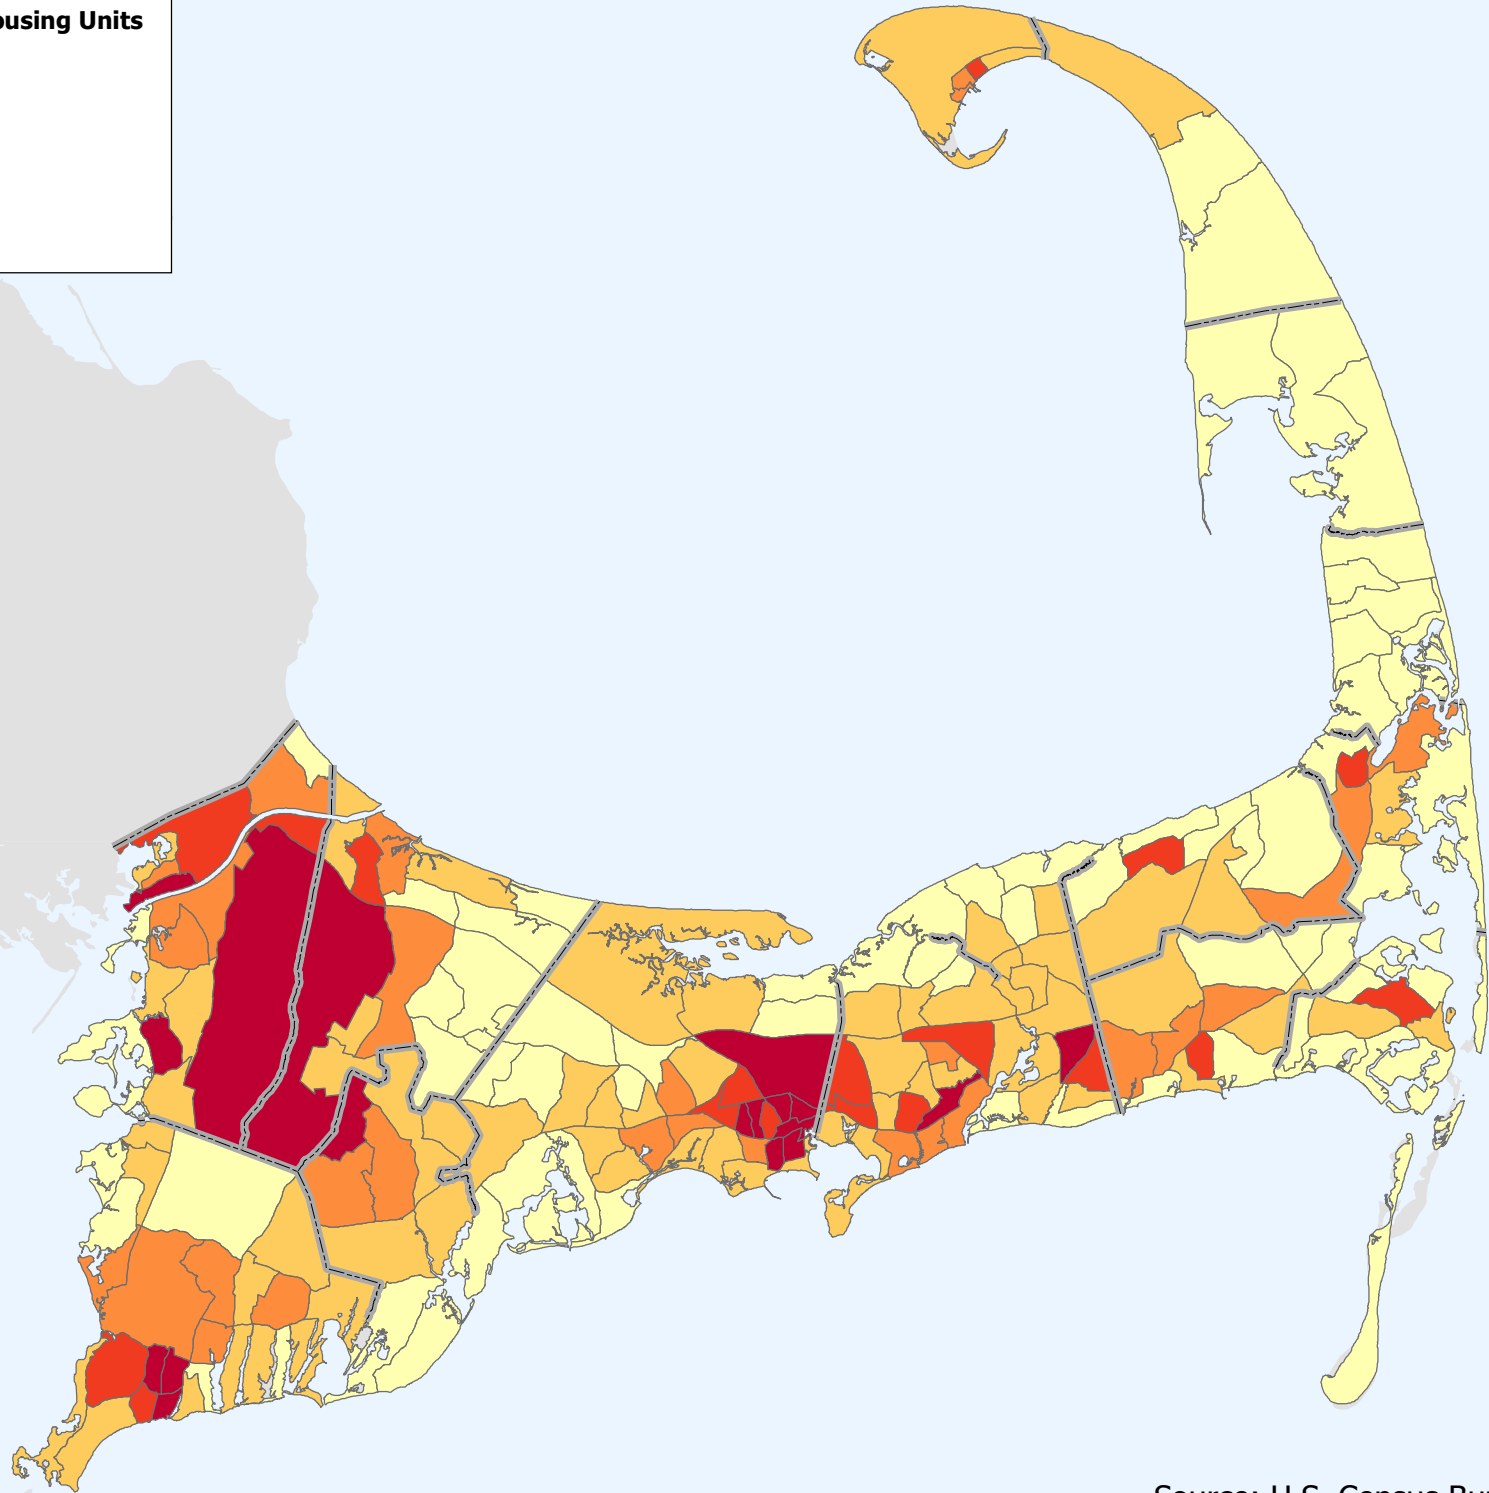

Renter Occupied Housing Units

Cape Wide Share: 14%

Source: U.S. Census Bureau, 2010 Census