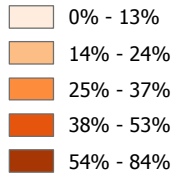

Cape Wide Share of Seasonal Homes

Cape Wide Share: 46%

Source: U.S. Census Bureau, 2010 Census