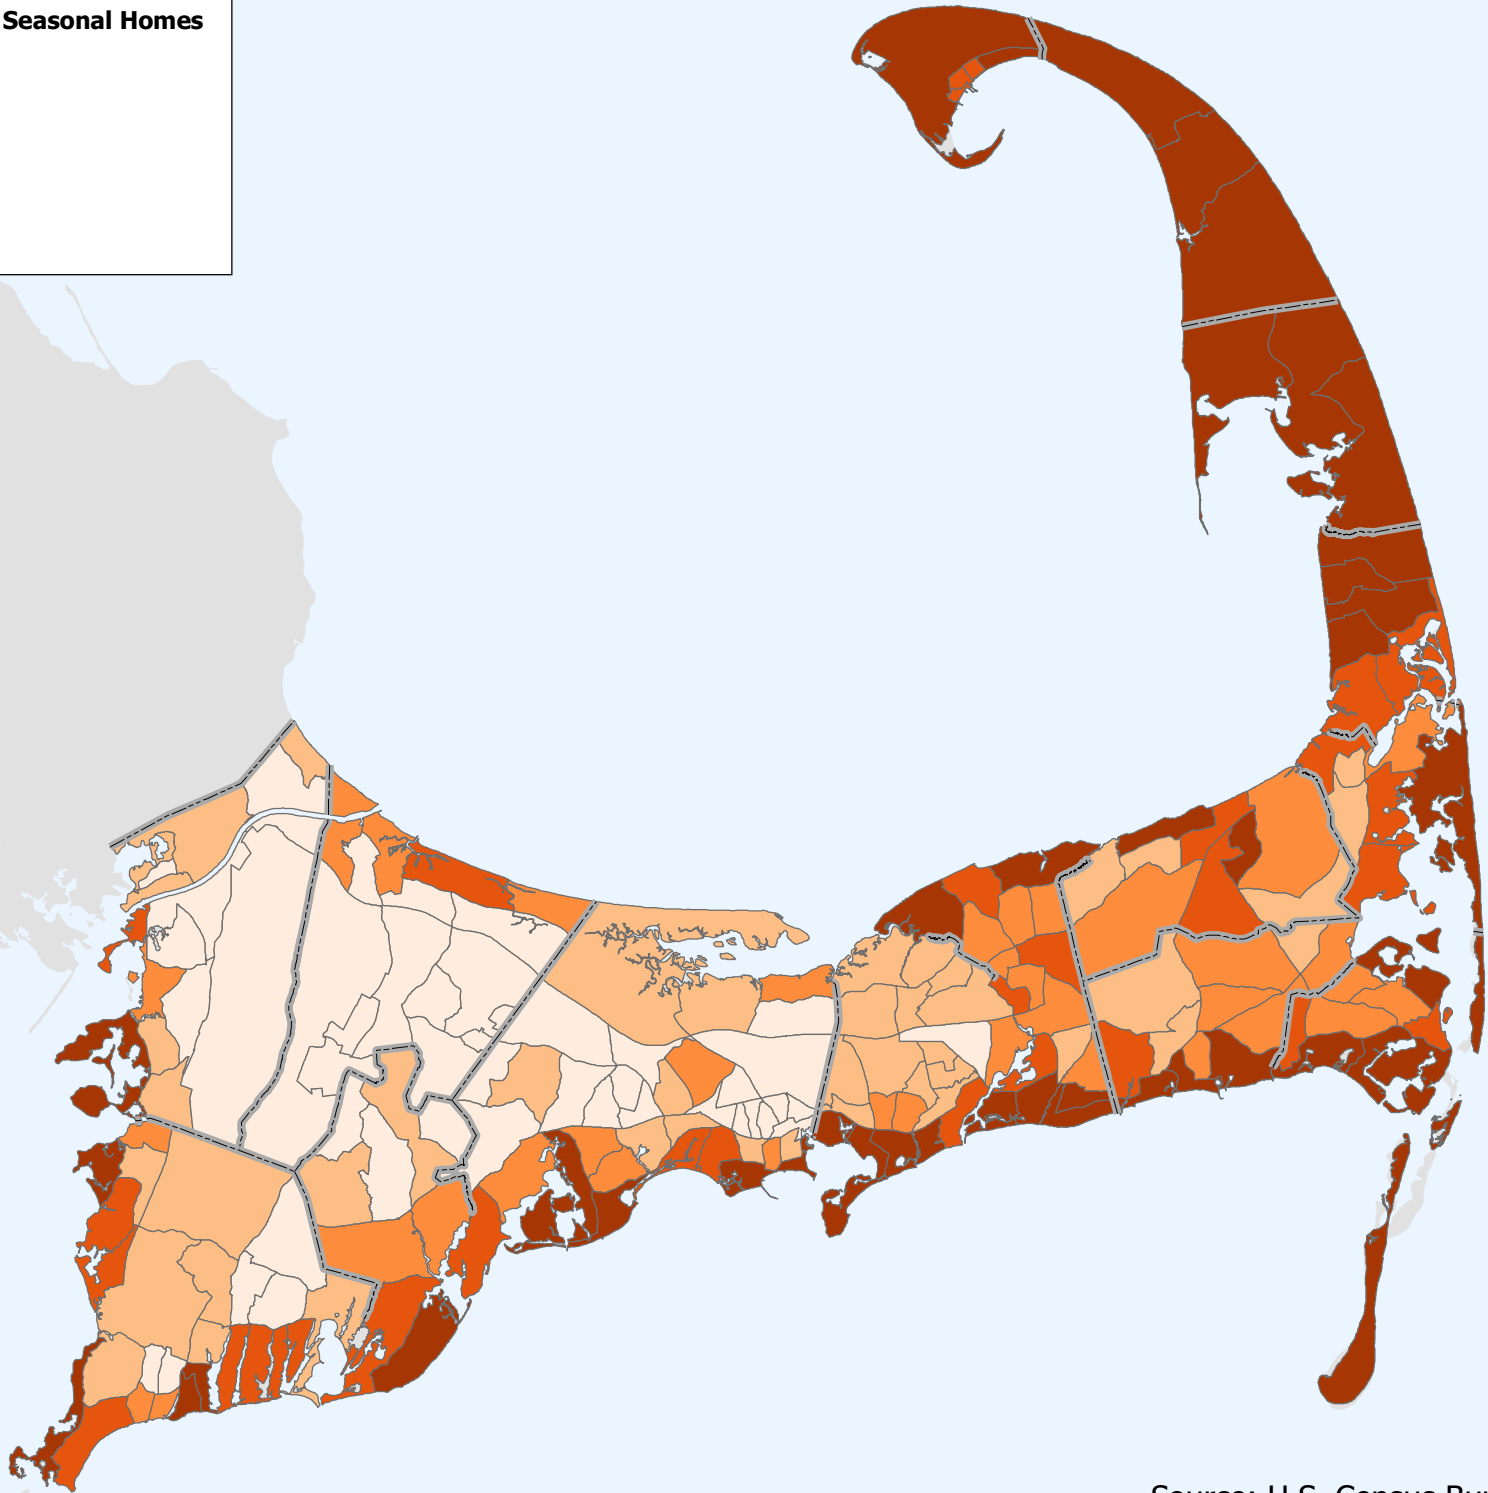

Cape Wide Share of Seasonal Homes

Cape Wide Share: 46%

Source: U.S. Census Bureau, 2010 Census